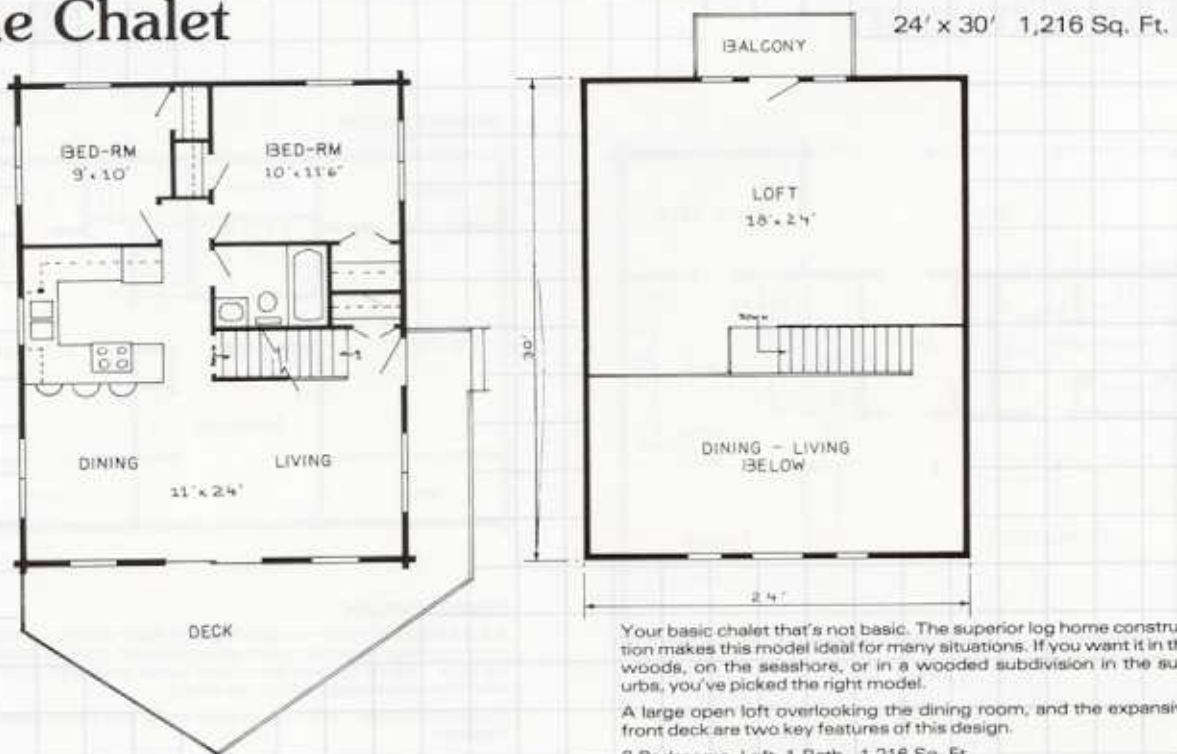

The Chalet

Rapid River Rustic
CEDAR LOG HOMES

9211 Co. 511-22.5 Road, P.O. Box 10
Rapid River, Michigan 49878
906/474-6427
U.S. 1-800-422-3327
FAX 1-906-474-6500